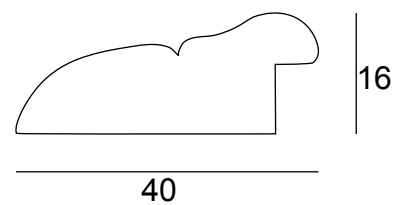

- * Bevelled mirror
- * 1 pcs in box

45

	Jørgen White antique	Oda Brown	Oda B&W sratched
40x40	74000	74221	74223
40x80	76357	74222	
50x120	74001		

* 74000, 76357, 74001 is 1 pcs in box

* 74221, 74222, 74223 is 3 pcs in box