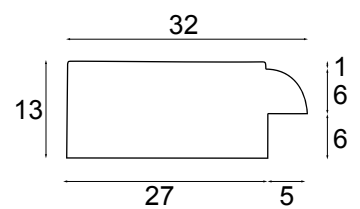

	Silver/ Gold
35x50	76330
40x100	76316

* 1 pcs in box

Assorted
Maria

40x80 76450

* 8 pcs assorted mirror in box:
3 white
3 silver
1 black
1 gold

	White	Black	Bronze
50x70	76672	76674	76676
30x90	76673	76675	76677

* 1 pcs in box

2 pcs

2 pcs

5 pcs

5 pcs

2 pcs

2 pcs

44