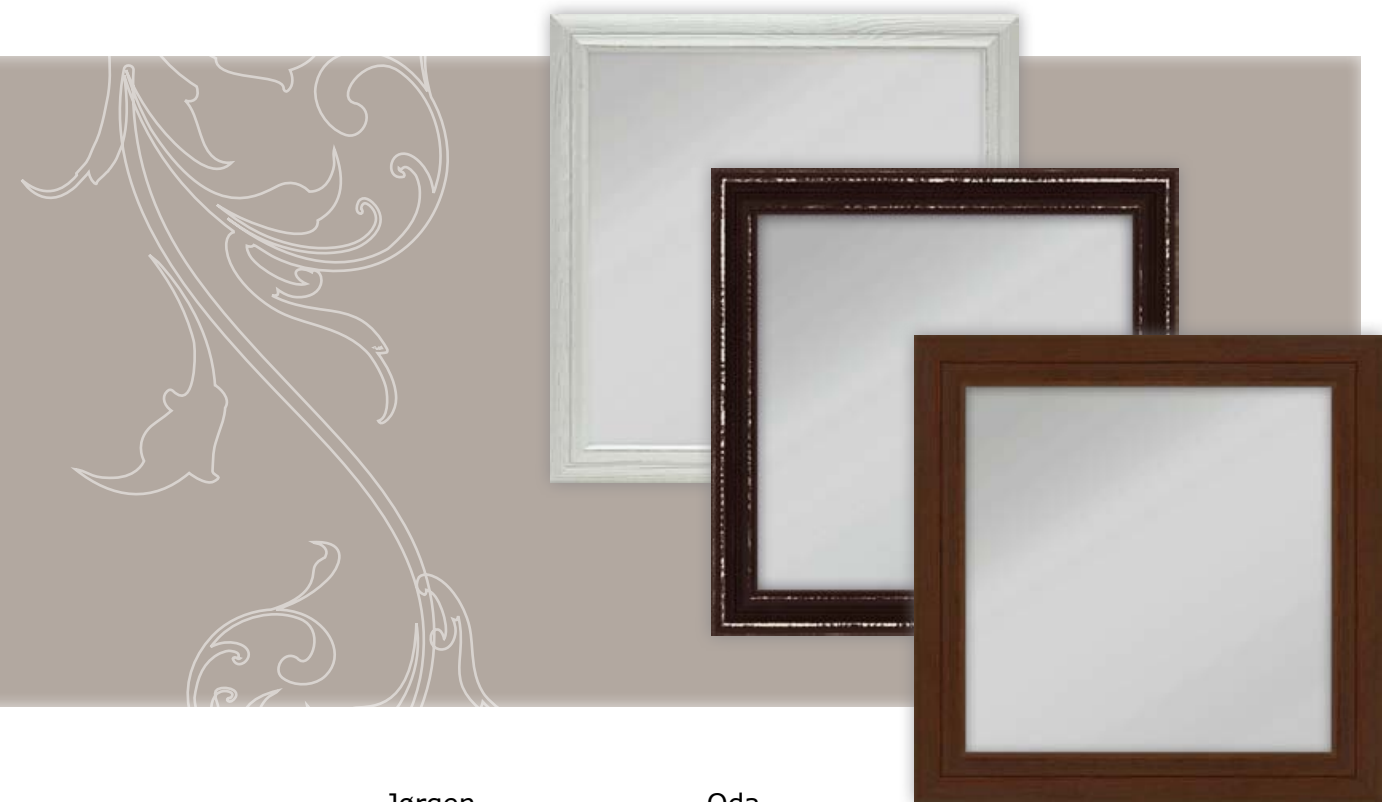

Jørgen White antique	Oda Brown	Oda B&W sratched
40x40	74000	74221	74223
40x80	76357	74222	
50x120	74001		

* 74000, 76357, 74001 is 1 pcs in box

* 74221, 74222, 74223 is 3 pcs in box