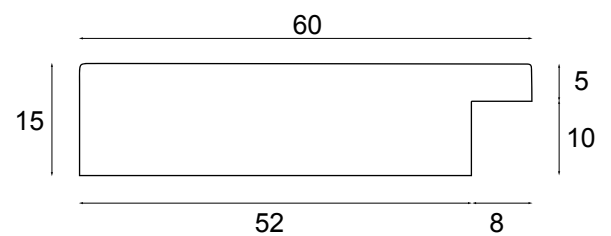

Oak	Oak Wenge	Oak Whitelas.
35x50	72964	74261	74263
40x80	76364	74262	74264

* 1 pcs in box